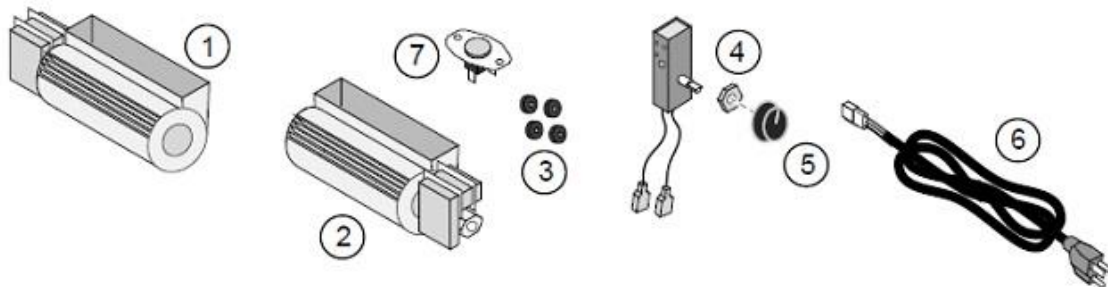

Fireplace Xtrordinair Large Flush Wood Rectangular Insert

**Rectangular Door**

ID #	Description	Qty.	Part #	ID #	Description	Qty.	Part #
1	Gasket Cement, 4 oz.	1	99900427	2	Door Gasket, 3/8" x 80"	1	99900429
3	(4) Clips w Screws, Gaskets - Rect	1	250-02191	4	(2) Clip Gaskets	1	250-02182
5	Glass (w Gasket) - Rectangular	1	250-02533	6	Glass Gasket (1/4" X 76")	1	250-02184
7	Handle Assembly	1	250-02196	8	Wood Handle w Screw	1	250-01305
9	Glass (w Gasket) - Arched	1	250-02905				

ID #	Description	Qty.	Part #	ID #	Description	Qty.	Part #
1	Left Blower	1	228-10069	2	Right Blower	1	228-10070
3	(4) Blower Grommets w Spacers	1	93005017	4	Rheostat w Nut & Washer	1	250-00302
5	Rheostat Knob	1	250-00369	6	Power Cord	1	250-00316
7	Thermodisk	1	228-30050				

**Baffle Parts**

ID #	Description	Qty.	Part #	ID #	Description	Qty.	Part #
1	Sec. Air Tubes w Pins (all 3)	1	98900245	2	Air Tube Pin (w Screw)	3	250-02186
3	Baffle	1	250-02490	4	Baffle Insulation	1	250-02494
5	Catalytic Combustor with Gasket	1	250-02489	6	Bypass Slider	1	250-02492
7	Damper Extension Rod	1	98900333	8	Yoke	1	250-02493