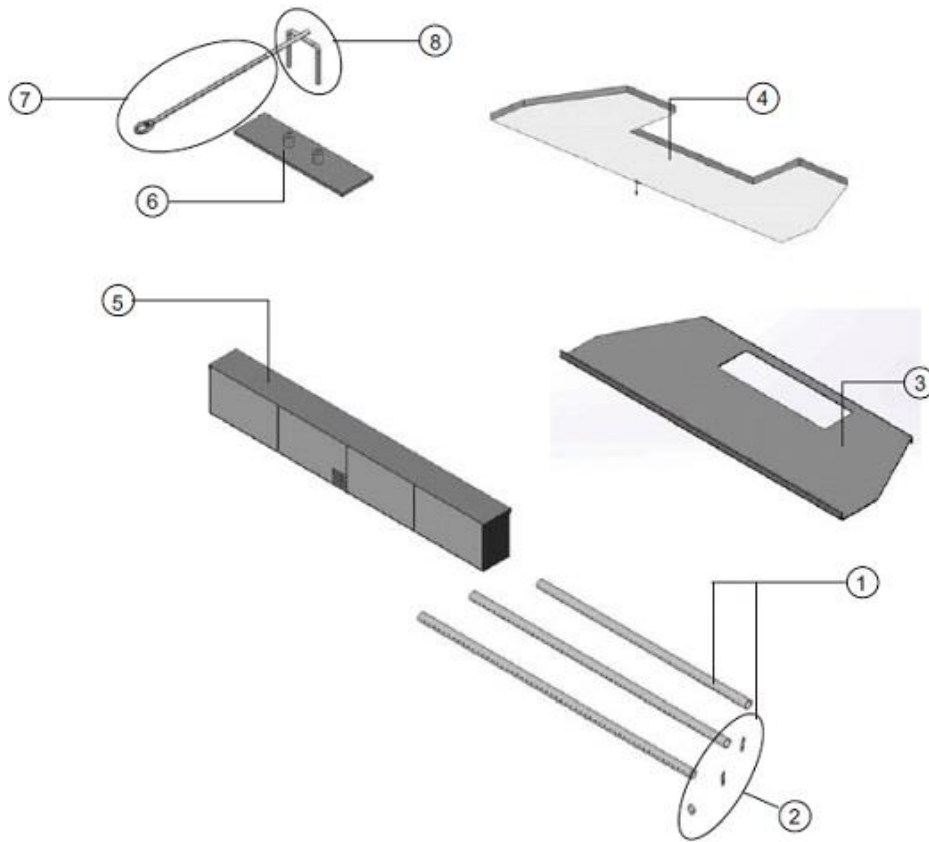

Fireplace Xtrordinair Large Flush Wood Rectangular Insert

**Rectangular Door**

ID #	Description	Qty.	Part #	ID #	Description	Qty.	Part #
1	Gasket Cement, 4 oz.	1	99900427	2	Door Gasket, 3/8" x 80"	1	99900429
3	(4) Clips w Screws, Gaskets - Rect	1	250-02191	4	(2) Clip Gaskets	1	250-02182
5	Glass (w Gasket) - Rectangular	1	250-02533	6	Glass Gasket (1/4" X 76")	1	250-02184
7	Handle Assembly	1	250-02196	8	Wood Handle w Screw	1	250-01305
9	Glass (w Gasket) - Arched	1	250-02905				

ID #	Description	Qty.	Part #	ID #	Description	Qty.	Part #
1	Left Blower	1	228-10069	2	Right Blower	1	228-10070
3	(4) Blower Grommets w Spacers	1	93005017	4	Rheostat w Nut & Washer	1	250-00302
5	Rheostat Knob	1	250-00369	6	Power Cord	1	250-00316
7	Thermodisk	1	228-30050				

**Baffle Parts**

ID #	Description	Qty.	Part #	ID #	Description	Qty.	Part #
1	Sec. Air Tubes w Pins (all 3)	1	98900245	2	Air Tube Pin (w Screw)	3	250-02186
3	Baffle	1	250-02490	4	Baffle Insulation	1	250-02494
5	Catalytic Combustor with Gasket	1	250-02489	6	Bypass Slider	1	250-02492
7	Damper Extension Rod	1	98900333	8	Yoke	1	250-02493