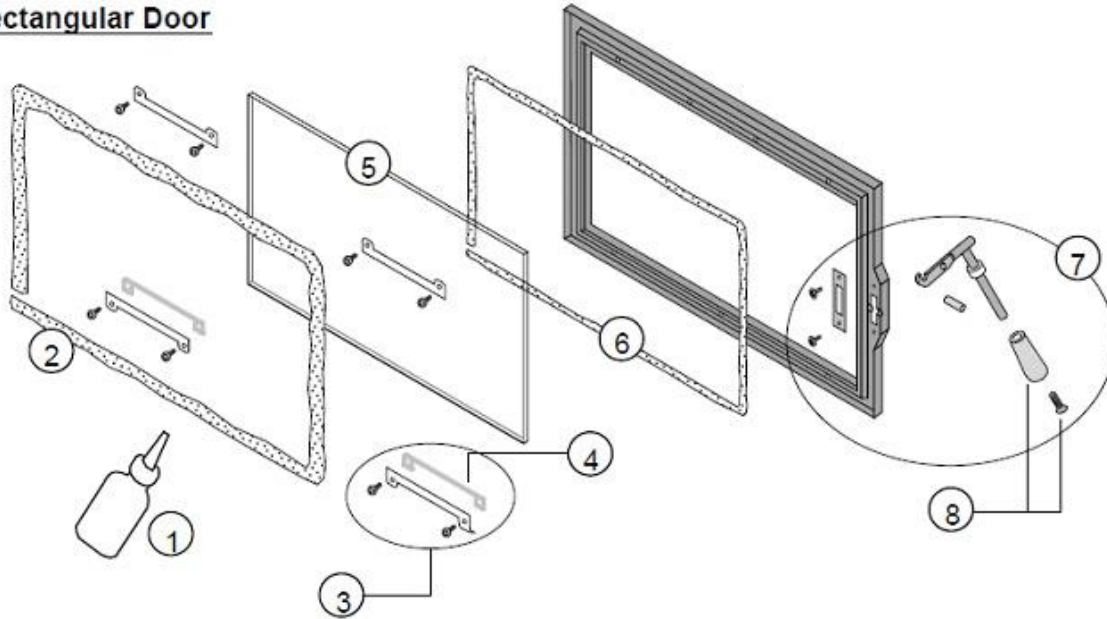

Fireplace Xtrordinair Large Flush Wood Rectangular Insert

**Rectangular Door**

ID #	Description	Qty.	Part #	ID #	Description	Qty.	Part #
1	Gasket Cement, 4 oz.	1	99900427	2	Door Gasket, 3/8" x 80"	1	99900429
3	(4) Clips w Screws, Gaskets - Rect	1	250-02191	4	(2) Clip Gaskets	1	250-02182
5	Glass (w Gasket) - Rectangular	1	250-02533	6	Glass Gasket (1/4" X 76")	1	250-02184
7	Handle Assembly	1	250-02196	8	Wood Handle w Screw	1	250-01305
9	Glass (w Gasket) - Arched	1	250-02905				