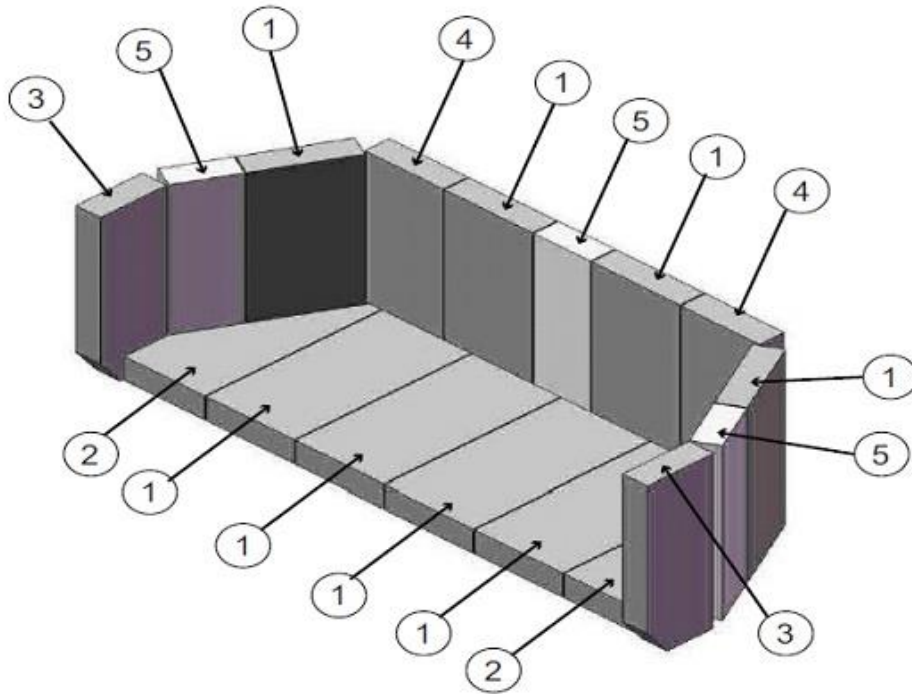

Fireplace Xtrordinair Large Flush Wood Rectangular Insert

**Rectangular Door**

ID #	Description	Qty.	Part #	ID #	Description	Qty.	Part #
1	Gasket Cement, 4 oz.	1	99900427	2	Door Gasket, 3/8" x 80"	1	99900429
3	(4) Clips w Screws, Gaskets - Rect	1	250-02191	4	(2) Clip Gaskets	1	250-02182
5	Glass (w Gasket) - Rectangular	1	250-02533	6	Glass Gasket (1/4" X 76")	1	250-02184
7	Handle Assembly	1	250-02196	8	Wood Handle w Screw	1	250-01305
9	Glass (w Gasket) - Arched	1	250-02905				

ID #	Description	Qty.	Part #	ID #	Description	Qty.	Part #
1	Left Blower	1	228-10069	2	Right Blower	1	228-10070
3	(4) Blower Grommets w Spacers	1	93005017	4	Rheostat w Nut & Washer	1	250-00302
5	Rheostat Knob	1	250-00369	6	Power Cord	1	250-00316
7	Thermodisk	1	228-30050				

**Baffle Parts**

ID #	Description	Qty.	Part #	ID #	Description	Qty.	Part #
1	Sec. Air Tubes w Pins (all 3)	1	98900245	2	Air Tube Pin (w Screw)	3	250-02186
3	Baffle	1	250-02490	4	Baffle Insulation	1	250-02494
5	Catalytic Combustor with Gasket	1	250-02489	6	Bypass Slider	1	250-02492
7	Damper Extension Rod	1	98900333	8	Yoke	1	250-02493

NOTE: "F" Denotes Full Size Brick (4-1/2" x 9")

ID #	Description	Qty.	Part #	ID #	Description	Qty.	Part #
1	Firebrick, Whole	8	251-00000	2	Cut Brick, 9x2.197x.593	2	251-00071
3	Cut Brick, 9x7.175x2.362	2	251-00070	4	Cut Brick, 9x4		251-00003
5	Cut Brick, 9x2-7/8	3	251-00068				